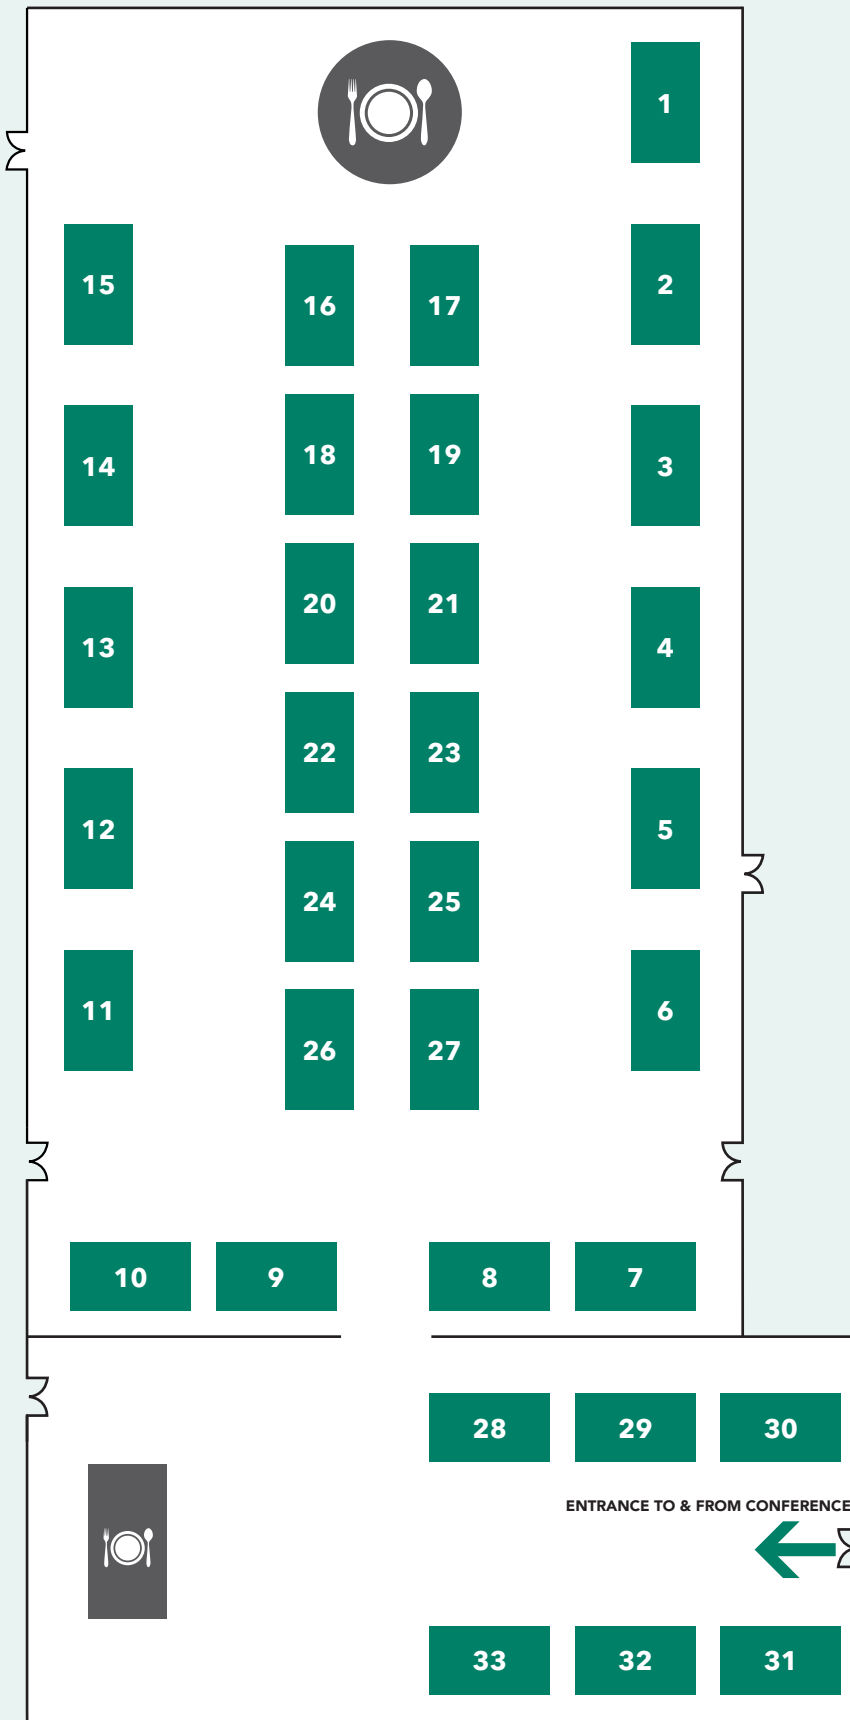

# FLOORPLAN

Exhibitors	
1	CMS
2	VWS
3	HE Municipal
4	Geesinknorba
5	WNV
6	Hako
7	Riverside
8	Dennis Eagle
9	Johnston
10	Mercedes
11	Epic
12	Faun
13	Go Plant
14	Romaquip
15	Allison Transmission
16	Quartix
17	R2C Online
18	Drive Alive
19	Hillend Engineering
20	Lift Safe / ePower Trucks
21	Bunce / Boschung
22	Renault
23	Volvo Truck & Bus Ltd
24	Trakm8
25	Moba
26	Thomas Auto
27	GovPlanet
28	SFS
29	Available
30	Available
31	Available
32	Available
33	c-trace Ltd