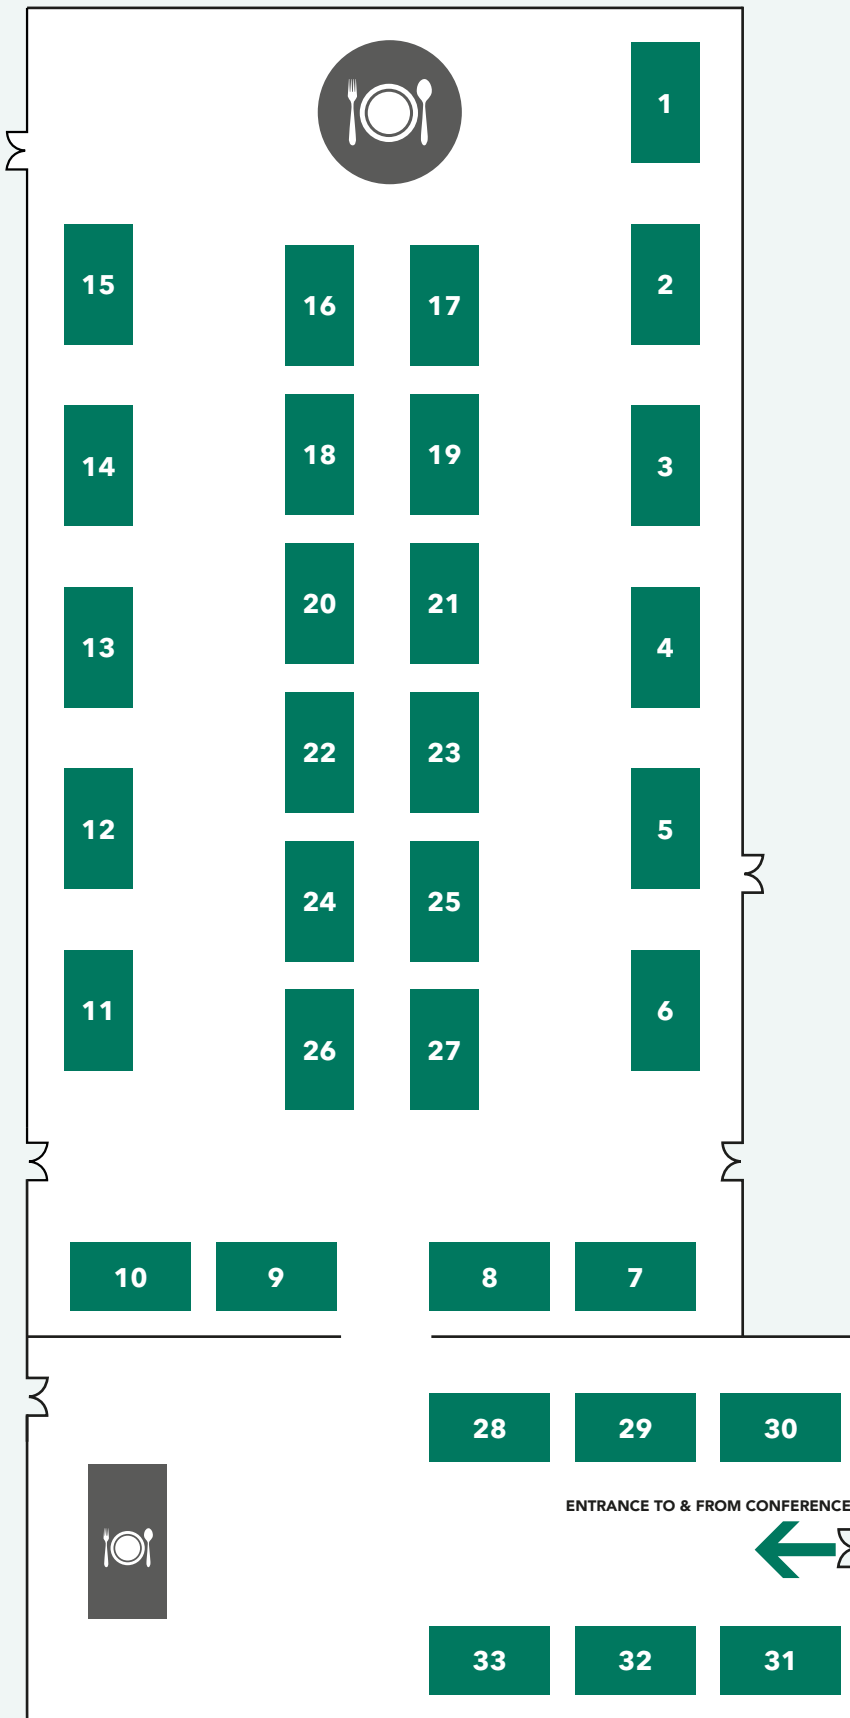

FLOORPLAN

Exhibitors	
1	CMS
2	VWS
3	HE Municipal
4	Geesinknorba
5	WNV
6	Hako
7	Riverside
8	Dennis Eagle
9	Johnston
10	Mercedes
11	Epic
12	Faun
13	Go Plant
14	Romaquip
15	Allison Transmission
16	Quartix
17	Holder
18	Drive Alive
19	Hillend
20	Lift Safe / ePower Trucks
21	Bunce / Boschung
22	Available
23	Volvo Trucks
24	Available
25	Moba
26	Thomas Auto
27	GovPlanet
28	SFS
29	Available
30	Available
31	Available
32	Available
33	Available