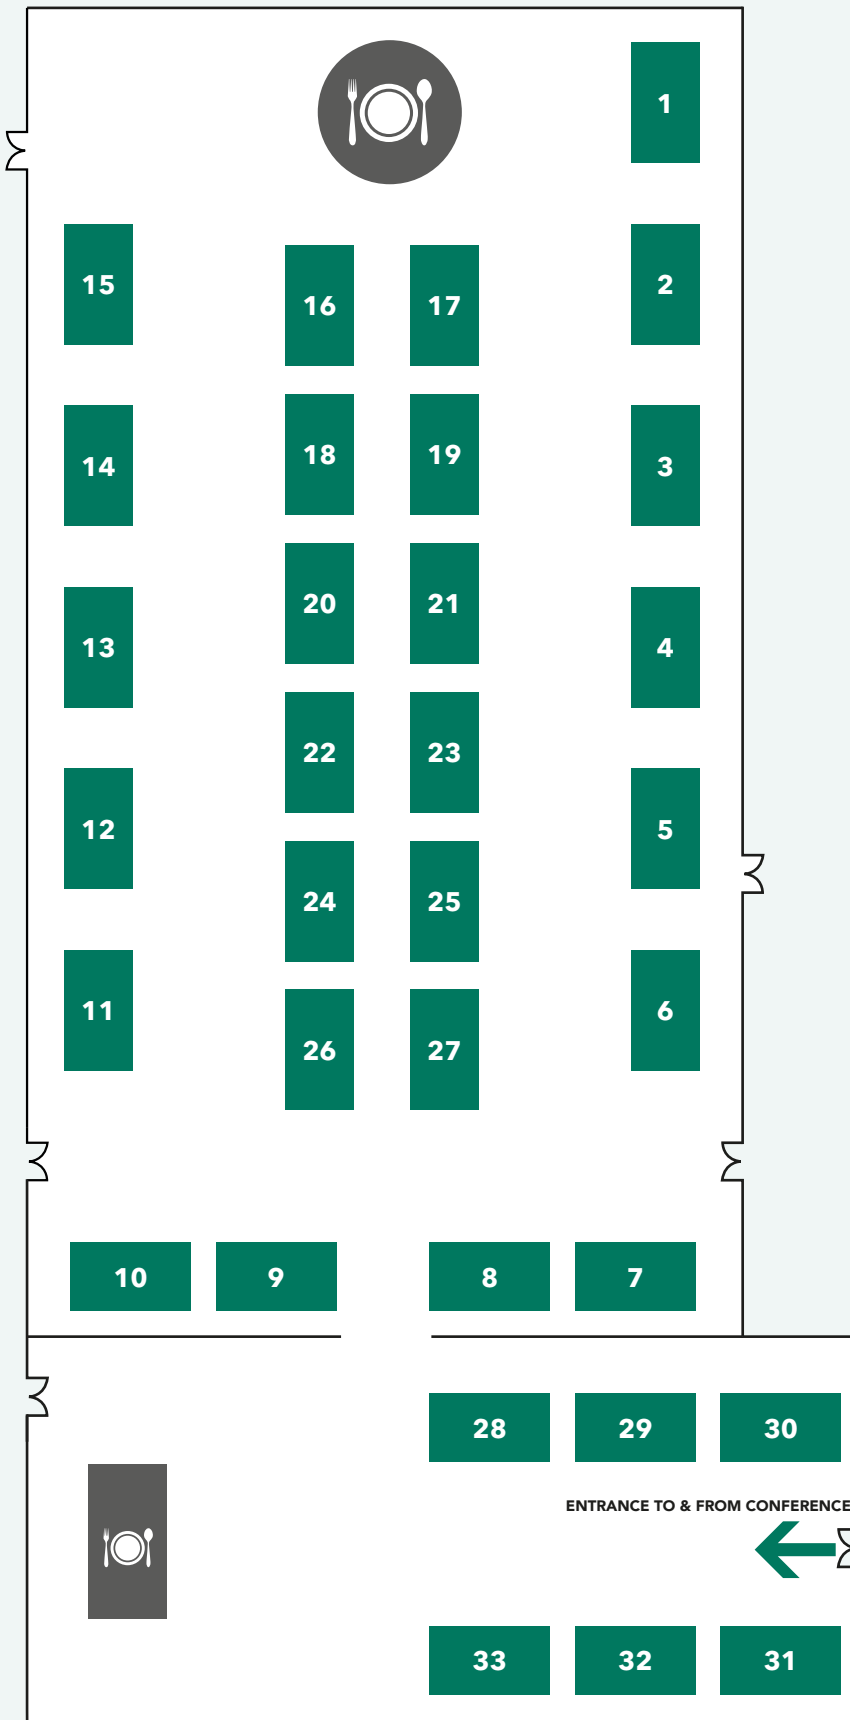

# FLOORPLAN

Exhibitors	
1	CMS
2	VWS
3	HE Municipal
4	Geesinknorba
5	WNV
6	Hako
7	Riverside
8	Dennis Eagle
9	Johnston
10	Mercedes
11	Epic
12	Faun
13	Go Plant
14	Romaquip
15	Allison Transmission
16	Quartix
17	Holder
18	Drive Alive
19	Available
20	Lift Safe / ePower Trucks
21	Bunce / Boschung
22	Available
23	Available
24	Available
25	Moba
26	Thomas Auto
27	GovPlanet
28	SFS
29	Available
30	Available
31	Available
32	Available
33	Available